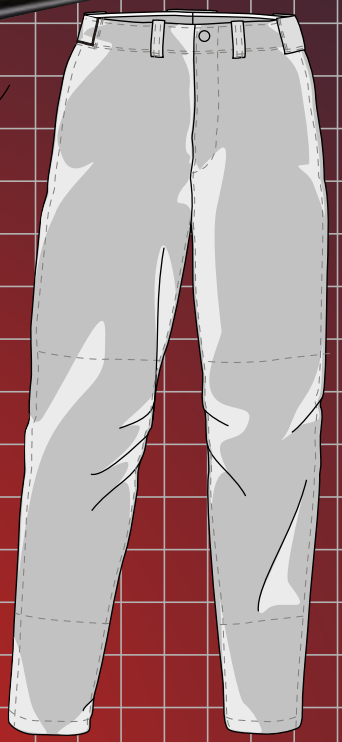

From: **€ 60,-**

Special offer # 3 includes:

- full button down jersey
- pro polyester pants +10 cm white or R-grey
- one color sewn-on logo pro twill
- one color numbers heat-applied

minimum quantity set of 12 pcs

options (not included in price)

* second color logo sewn-on	€ 6,00
* second color 8,0" numbers vinflex	€ 6,00
* 3,5" numbers perma twill and/or vinflex	€ 3,50
* +20 cm extra length (+30 cm € 10,--)	€ 5,00
* different from white or grey color pants	€ 7,50
all trimming or NL options	see pricelist
numbers are heat applied!	

jersey COLORS

white
navy
royal
scarlet
black
d. grey
grey 5
grey
maroon
kelly
d. green
gold
cardinal
b. orange
shark teal
columbia
purple
turquoise
azure blue
rose+dunkel

pant colors
white
grey

Mesh colors
white
navy
royal
scarlet
black
d. grey
grey 5
maroon
d. green
gold
cardinal
b. orange
shark teal
columbia
purple
see blue

pant colors
white
navy
royal
scarlet
black
d. grey
m. grey
grey 5
rawlings grey
maroon
kelly
d. green
gold
shark teal
purple
turquoise

twill sewn on
white
navy
royal
scarlet
black
grey
maroon
kelly
dark green
gold
cardinal
orange
shark teal
purple
roze
columbia blue

vinflex
white
navy
royal
scarlet
black
grey
maroon
dark green
gold
orange

Perma Twill
white
navy
royal
scarlet
black
d. grey
maroon
d. green
gold
columbia
purple