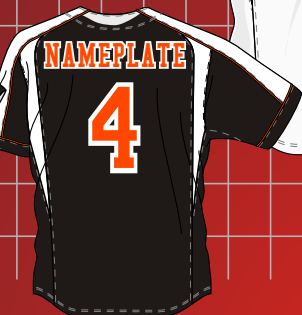

From: **€ 70,-**

Special offer # 5 includes:

- full button down jersey pro or mesh
- jersey model NL
- pro polyester pants +10 cm or +20 cm
- one color sewn-on logo pro twill

minimum quantity set of 12 pcs

options (not included in price)	
* second color logo sewn-on	€ 6,00
* second color 8,0" numbers vinflex	€ 6,00
* +30 cm extra length	€ 10,00
all trimming	see pricelist
3,5" numbers perma twill and/or vinflex	see pricelist

jersey COLORS

- white
- navy
- royal
- scarlet
- black
- d. grey
- grey 5
- grey
- maroon
- kelly
- d. green
- gold
- cardinal
- b. orange
- shark teal
- columbia
- purple
- turquoise
- azure blue
- rose+dunkel

Mesh colors

- white
- navy
- royal
- scarlet
- black
- d. grey
- grey 5
- maroon
- d. green
- gold
- cardinal
- b. orange
- shark teal
- columbia
- purple
- see blue

pant colors

- white
- navy
- royal
- scarlet
- black
- d. grey
- m. grey
- grey 5
- rawlings grey
- maroon
- kelly
- d. green
- gold
- shark teal
- purple
- turquoise

twill sewn on

- white
- navy
- royal
- scarlet
- black
- grey
- maroon
- kelly
- dark green
- gold
- cardinal
- orange
- shark teal
- purple
- roze
- columbia blue

vinflex

- white
- navy
- royal
- scarlet
- black
- grey
- maroon
- dark green
- gold
- orange

Perma Twill

- white
- navy
- royal
- scarlet
- black
- d. grey
- maroon
- d. green
- gold
- columbia
- purple