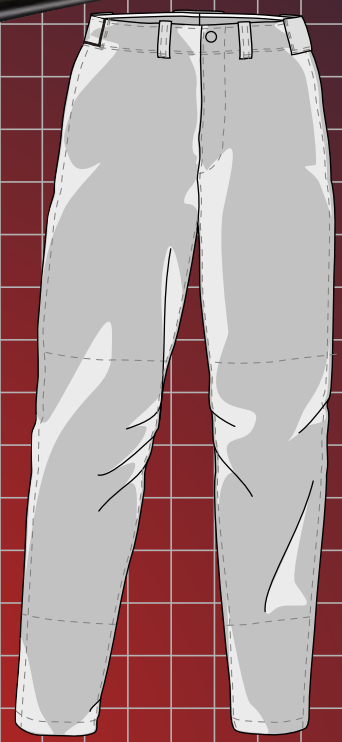

From: **€ 70,-**

Special offer # 5 includes:

- full button down jersey pro or mesh
- jersey model NL
- pro polyester pants +10 cm or +20 cm
- one color sewn-on logo pro twill

minimum quantity set of 12 pcs

options (not included in price)	
* second color logo sewn-on	€ 6,00
* second color 8,0" numbers vinflex	€ 6,00
* +30 cm extra length	€ 10,00
all trimming	see pricelist
3,5" numbers perma twill and/or vinflex	see pricelist

jersey COLORS

- white
- navy
- royal
- scarlet
- black
- d. grey
- grey 5
- grey
- maroon
- kelly
- d. green
- gold
- cardinal
- b. orange
- shark teal
- columbia
- purple
- turquoise
- azure blue
- rose+dunkel

Mesh colors

- white
- navy
- royal
- scarlet
- black
- d. grey
- grey 5
- maroon
- d. green
- gold
- cardinal
- b. orange
- shark teal
- columbia
- purple
- see blue

pant colors

- white
- navy
- royal
- scarlet
- black
- d. grey
- m. grey
- grey 5
- rawlings grey
- maroon
- kelly
- d. green
- gold
- shark teal
- purple
- turquoise

twill sewn on

- white
- navy
- royal
- scarlet
- black
- grey
- maroon
- kelly
- dark green
- gold
- cardinal
- orange
- shark teal
- purple
- roze
- columbia blue

vinflex

- white
- navy
- royal
- scarlet
- black
- grey
- maroon
- dark green
- gold
- orange

Perma Twill

- white
- navy
- royal
- scarlet
- black
- d. grey
- maroon
- d. green
- gold
- columbia
- purple