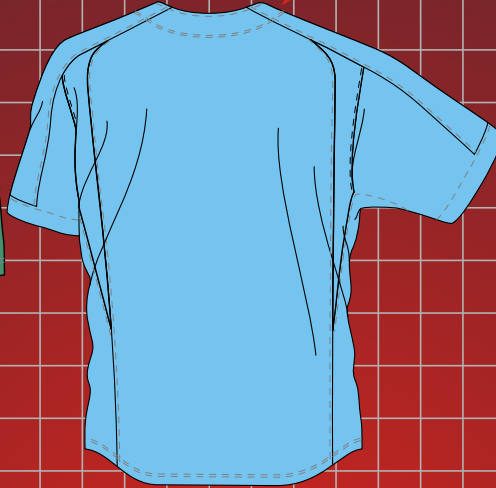

From: **€ 50,-**

Special offer # 1 includes:

- 2 button mesh jersey
- polyester pants + 10 cm standard
- one color logo perma twill or vinflex

logo's are heat applied !

minimum quantity set of 12 pcs

options (not included in price)

- second color logo vinflex / thermo grip € 6,00
- 8,0" numbers perma twill and/or vinflex € 5,00
- 3,5" numbers perma twill and/or vinflex € 3,50
- +20 cm extra length (+30 cm € 10,-) € 5,00

no jersey or pant trimming options on this special offer !!!

no model NL option available on this special offer !!!

all logo's and numbers are heat applied!