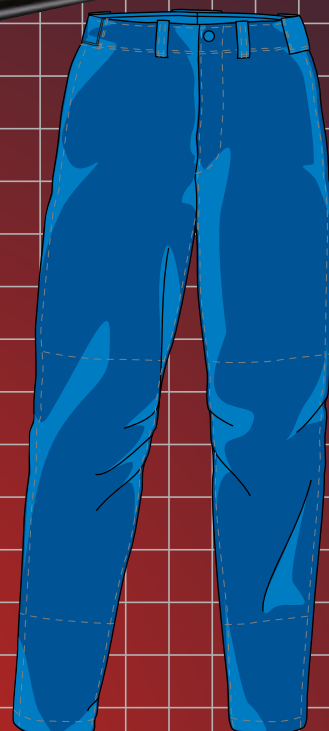

Special offer # 6 includes:
* full button down jersey pro or mesh
* PA GO Nylon gold pants!
* long pants +10 cm or +20 cm
* two color sewn-on logo pro twill
minimum quantity set of 12 pcs

options (not included in price)	
numbers perma twill and/or vinflex	see pricelist
all trimming	see pricelist
3,5" numbers perma twill and/or vinflex	see pricelist