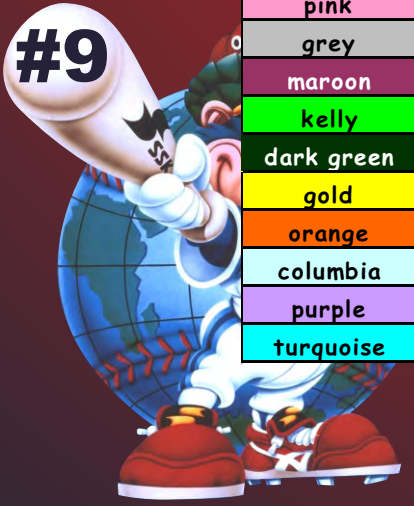

Special offer # 9 includes:
* nylon satin baseball jacket
* one color sewn-on logo front or back
minimum quantity set of 6 pcs

options (not included in price)	
* second color logo	€ 6,00
* different color sleeves for satin jacket)	€ 5,00
* polyester combi model (1 or 2 tone model)	€ 5,00
* polar fleece lining	€ 5,00
* model NL includes extra trimming	€ 10,00

Special offer

#9