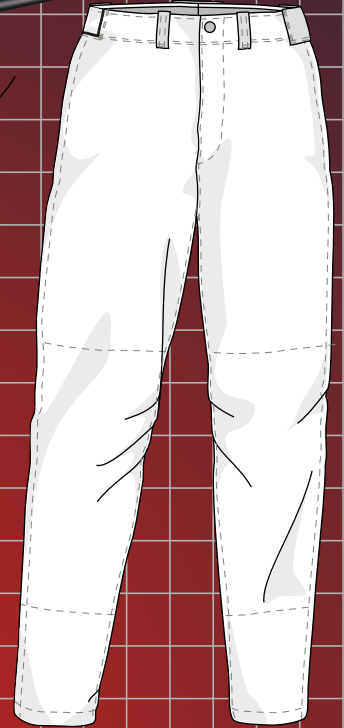

From: **€ 50,-**

Special offer # 1 includes:

- 2 button mesh jersey
- polyester pants + 10 cm standard
- one color logo perma twill or vinflex

logo's are heat applied !

minimum quantity set of 12 pcs

options (not included in price)

- second color logo vinflex / thermo grip € 6,00
- 8,0" numbers perma twill and/or vinflex € 5,00
- 3,5" numbers perma twill and/or vinflex € 3,50
- +20 cm extra length (+30 cm € 10,-) € 5,00

no jersey or pant trimming options on this special offer !!!

no model NL option available on this special offer !!!

all logo's and numbers are heat applied!